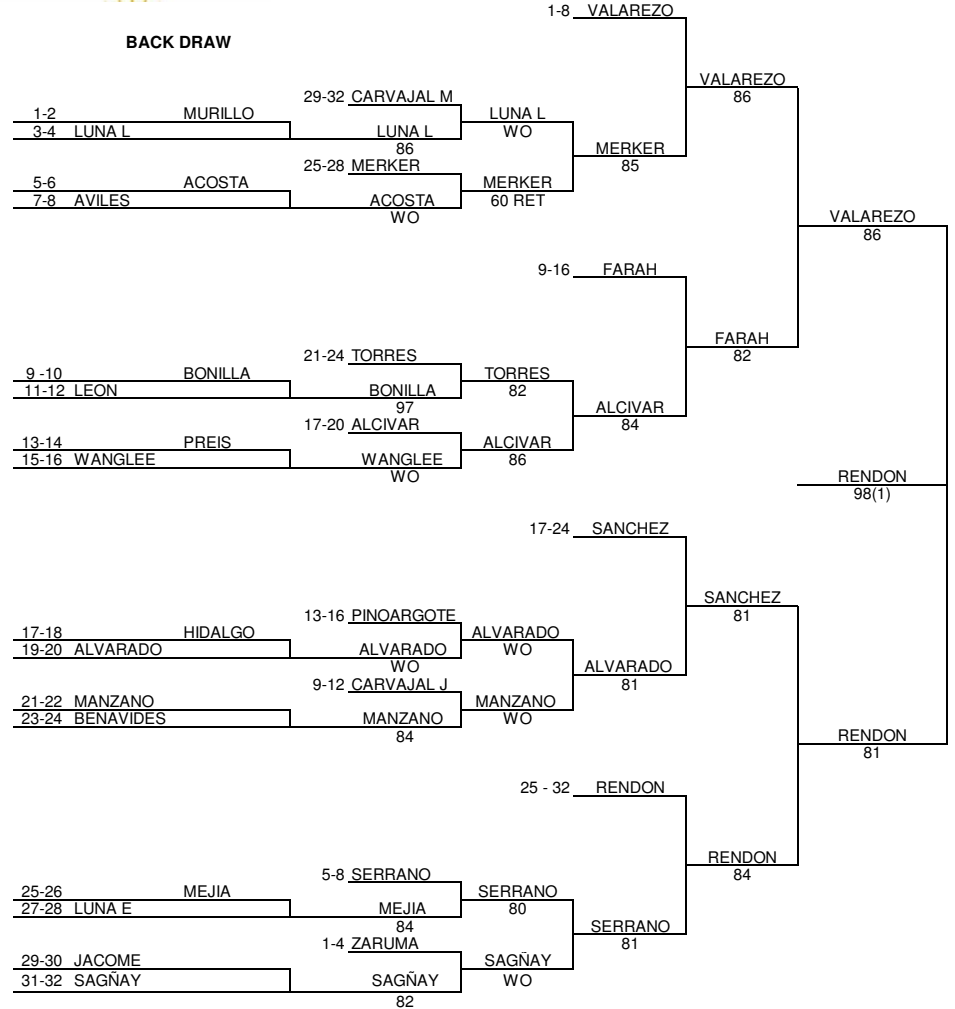

Winner: **BARREZUETA**
62 62

BARREZUETA
75 60

QUINTANA
64 76(4)

GOMEZ
63 57 76(1)

GOMEZ
63 64

CABEZAS
62 63

CABEZAS
62 64

BARREZUETA
60 61

BARREZUETA
64 63

RENDON
63 61

...ite ayudamos a lograrlo!

| Acc. Ranking | # | Seeded players | # | Lucky Losers | Replacing | Draw date/time: |
|--------------|---|------------------|---|--------------|-----------|-------------------------|
| Rkg Date | 1 | QUINTANA GONZALO | 1 | | | Last Accepted player |
| Top DA | 2 | RENDON JACOBO | 2 | | | Player representatives |
| Last DA | 3 | SANCHEZ LUIS FER | 3 | | | ITF Referee's signature |
| | 4 | GOMEZ JOSE | 4 | | | Jhonny Suarez 099310951 |
| Seed ranking | 5 | SERRANO BOLIVAR | 5 | | | |
| Rkg Date | 6 | CABEZAS ANDRES | 6 | | | |
| Top seed | 7 | PINOARGOTE | 7 | | | |
| Last seed | 8 | BARREZUETA | 8 | | | |