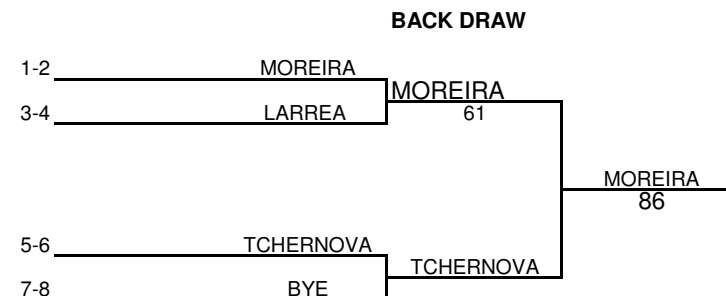

# 1º Etapa 21U 2015

IX Circuito Ecuajunior

BOYS SINGLES MOREIRA

MAIN DRAW (8)

...¡te ayudamos a lograrlo!

Fecha	Ciudad	Categoría	Tourn. ID	Supervisor Ecuajunior
5-8 FEB 2015	MANTA	11,13,15,21U	IX Ecuajunior	Willy Sagñay 0967399107

St.	Rank	Seed	Family Name	First name	Nationality	Semifinals	Final	Winner
1	*	1	TOALA	JONATHAN	JIPI			
2			MOREIRA	KELVIN	BTC	TOALA 62 60		
3			NOBOA	MARTIN	RTC	NOBOA 60 60	TOALA 60 60	
4			LARREA	ANDRES	BTC	LARREA 54 RET		
5			VALENCIA	JORGE	BTC	VALENCIA 63 63	TOALA 61 63	
6			TCHERNOVA	EMILYA	UTC			
7			BYE			VINUEZA 64 46 10-8		
8	*	2	VINUEZA	AUGUSTO	STT			

Acc. Ranking	#	Seeded players	#	Lucky Losers	Replacing	Draw date/time:
Rkg Date	1	TOALA	1			Last Accepted player
Top DA	2	VINUEZA	2			
Last DA			3			Player representatives
			4			
<b>Seed ranking</b>			5			
Rkg Date			6			ITF Referee's signature
Top seed			7			
Last seed			8			Willy Sagñay 0967399107